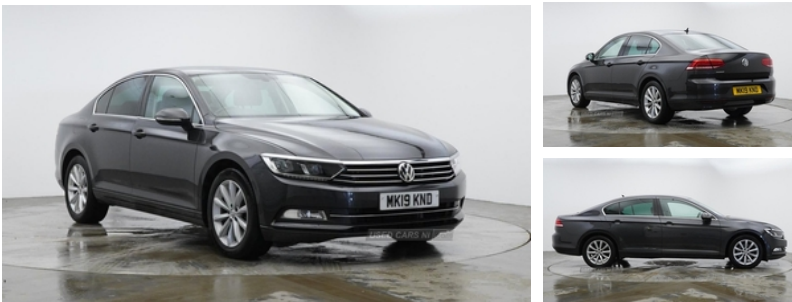

9A Newry Road Poyntzpass Newry, Newry, BT35 6TH
 rory: 02838318256 | rory: 07921905414

Volkswagen Passat 2.0 TDI SE Business 4dr DSG [7 Speed] | Apr 2019

£13,995

LOW MILES-- DSG-- HEATED SEATS--

LOVELY HIGH SPEC DSG PASSAT WITH LOW MILES,
 HEATED SEATS,
 FRONT AND REAR SENSORS,
 FULL VW SERVICE HISTORY,
 MOT APRIL 2025,

Miles:	52000
Fuel Type:	Diesel
Transmission:	Automatic
Colour:	Grey
Engine Size:	1968
CO2 Emission:	111
Tax Band:	Petrol/Diesel (£190 p/a)
Body Style:	Saloon
Insurance group:	19E
Reg:	MK19KND

Technical Specs

DIMENSIONS	
Length:	4767mm
Width:	1832mm
Height:	1476mm
Seats:	5
Luggage Capacity (Seats Up):	586L
Gross Weight:	2040KG
Max. Loading Weight:	614KG

PERFORMANCE & ECONOMY	
Fuel Consum. (Urban Cold):	55.4MPG
Fuel Consum. (Extra Urban):	76.3MPG
Fuel Consum. (Combined):	67.3MPG
Fuel Tank Capacity:	66L
Number Of Gears:	7 SPEED
Top Speed:	135MPH
Acceleration 0-100 km/h:	8.7s
Engine Power BHP:	147.5BHP